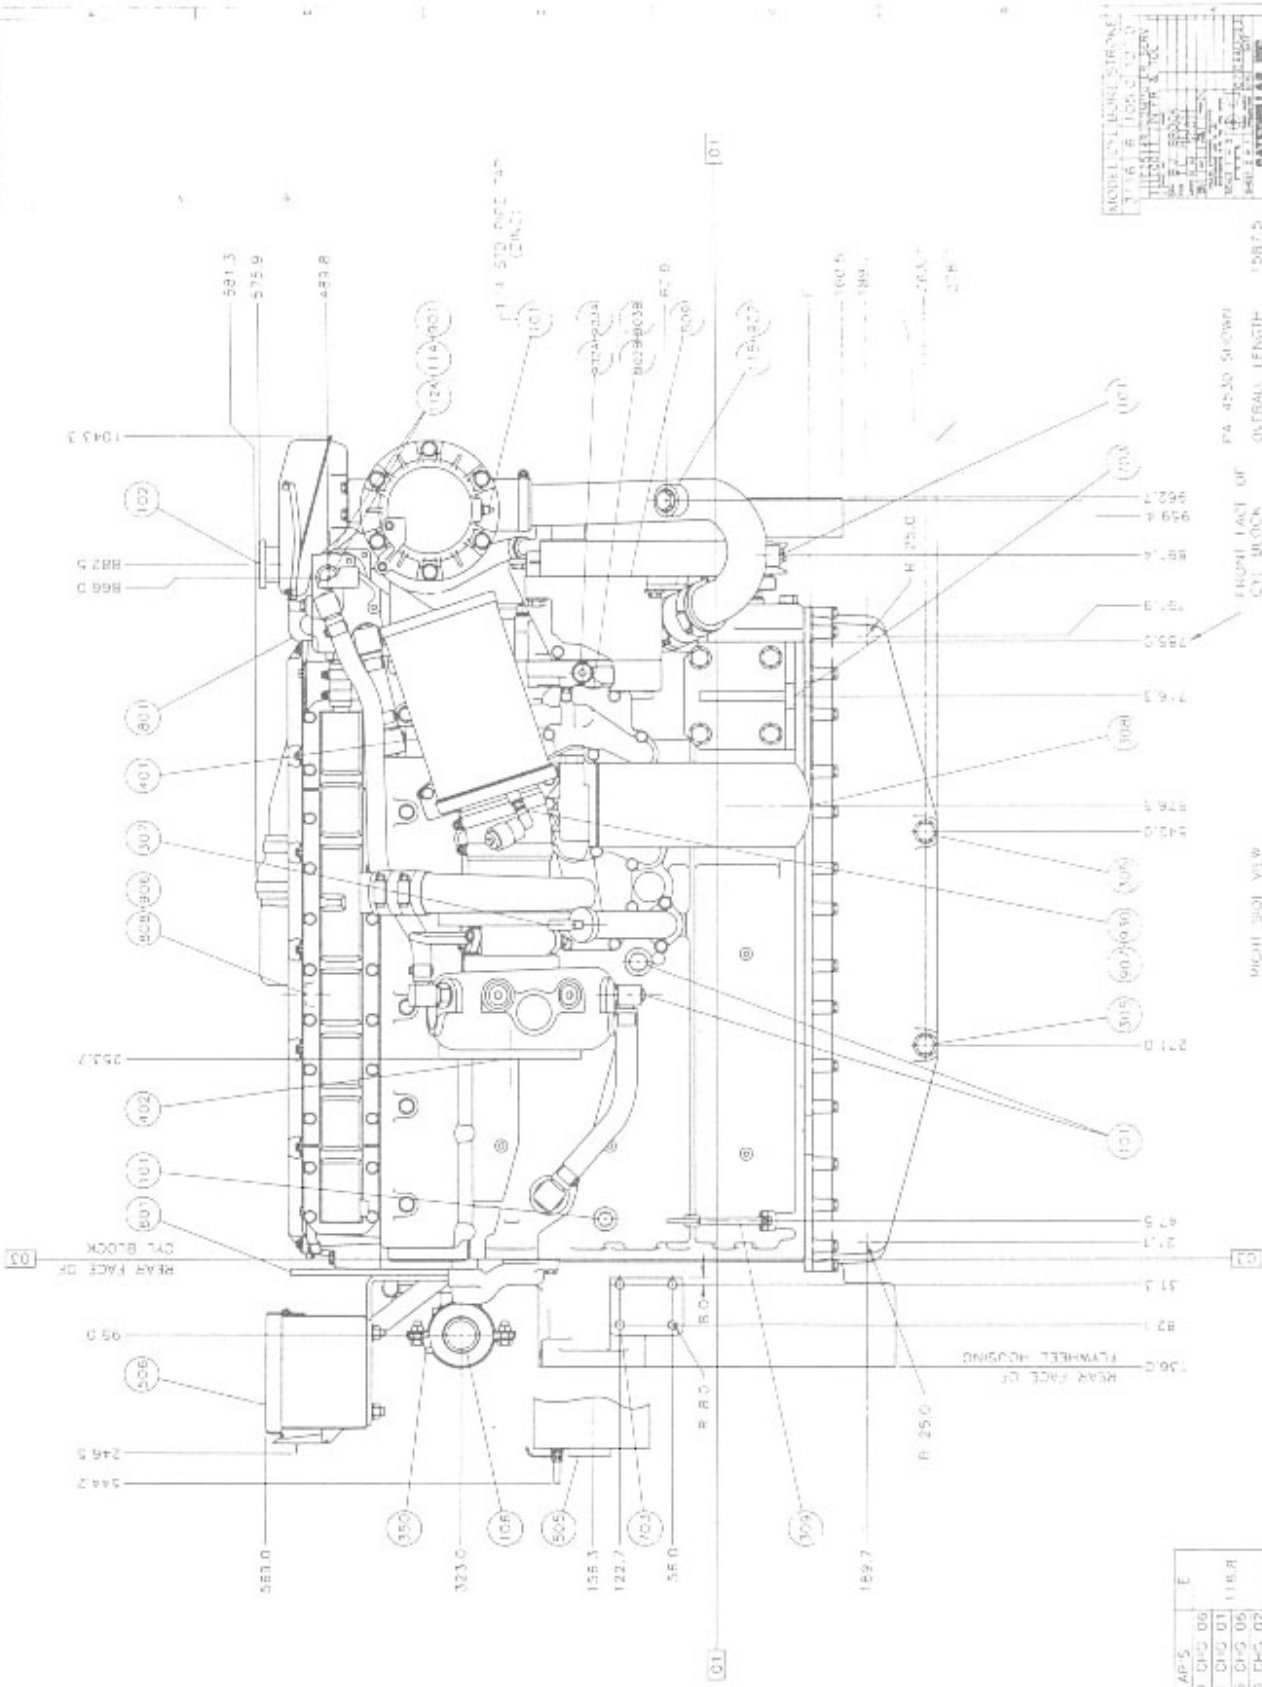

# 3116 DITA

METRIC 9Y-4851

E	REV	DESCRIPTION	DATE
1	1	INITIAL	11/18/88
2	2	REVISED	11/18/88
3	3	REVISED	11/18/88
4	4	REVISED	11/18/88
5	5	REVISED	11/18/88
6	6	REVISED	11/18/88
7	7	REVISED	11/18/88
8	8	REVISED	11/18/88
9	9	REVISED	11/18/88
10	10	REVISED	11/18/88

REV	DATE	DESCRIPTION
1	11/18/88	INITIAL
2	11/18/88	REVISED
3	11/18/88	REVISED
4	11/18/88	REVISED
5	11/18/88	REVISED
6	11/18/88	REVISED
7	11/18/88	REVISED
8	11/18/88	REVISED
9	11/18/88	REVISED
10	11/18/88	REVISED