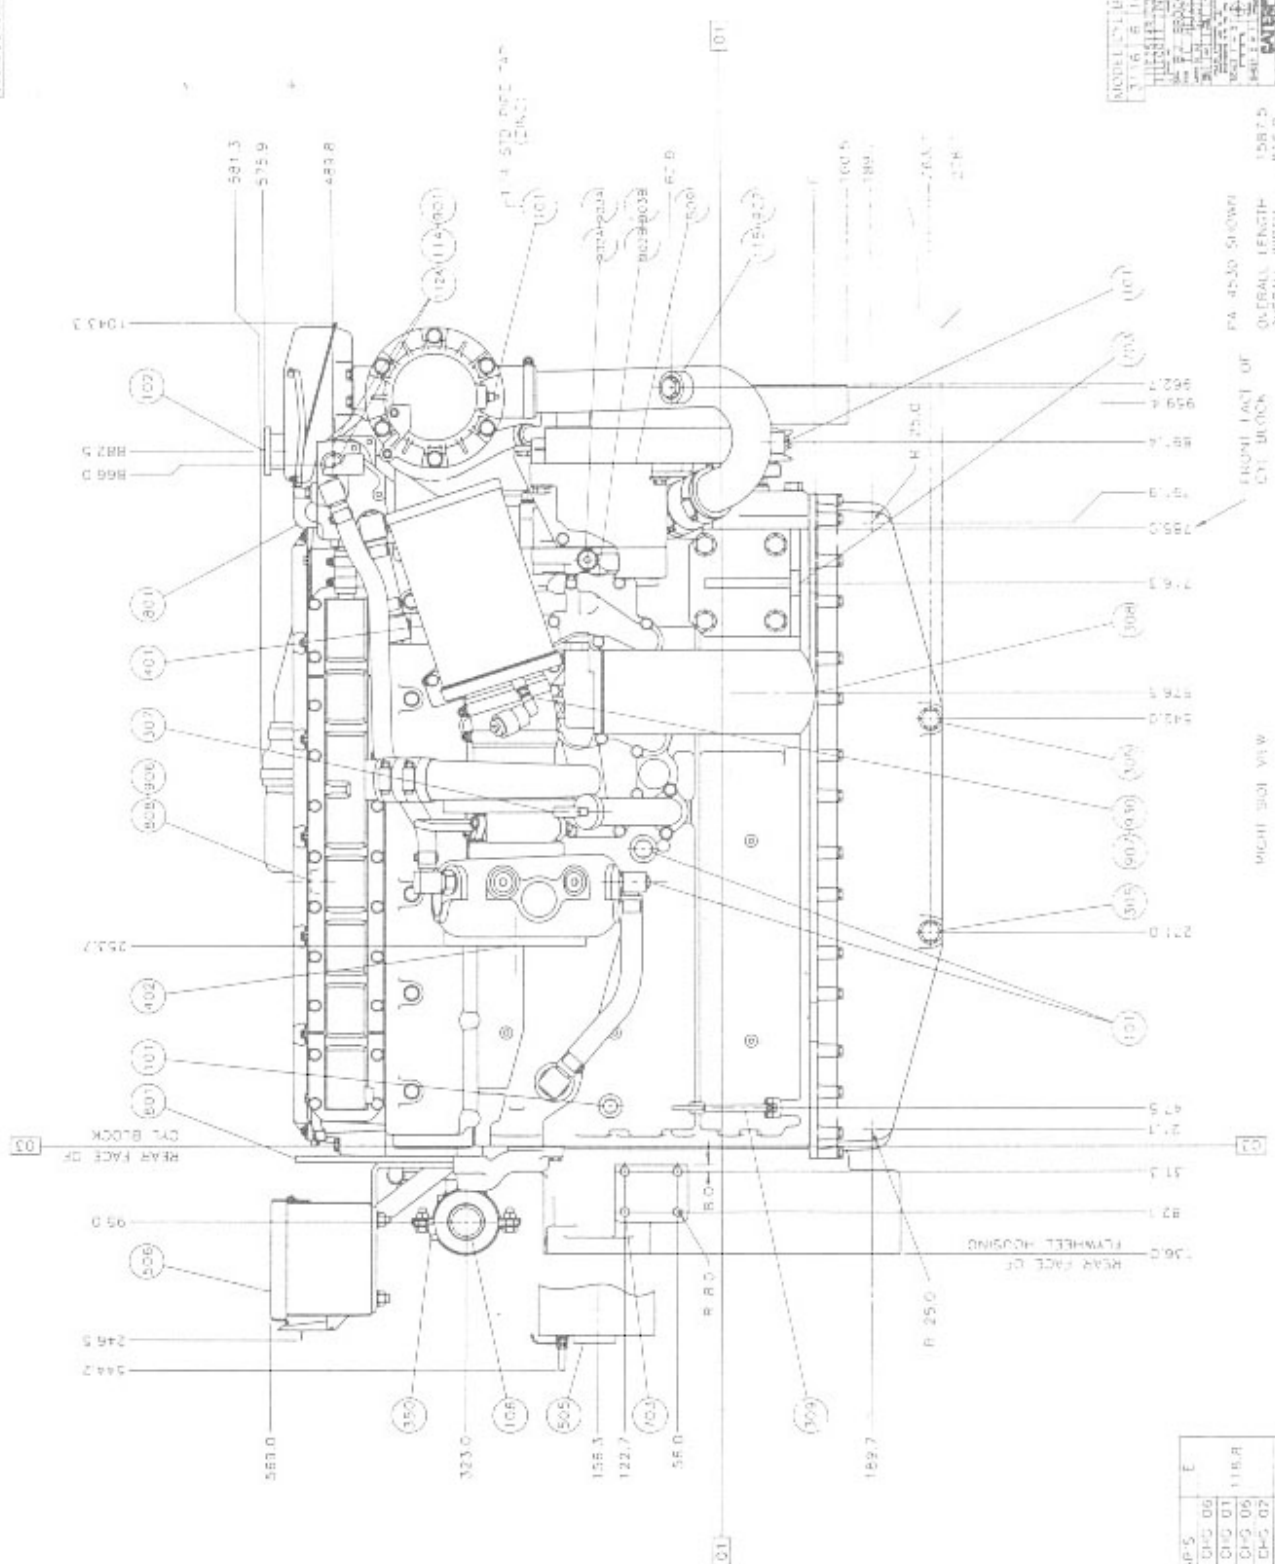

3116 DITA

METRIC 9Y-4861

E	
EA-4294	CHG 06
EA-4531	CHG 01
EA-4295	CHG 06
EA-4530	CHG 02
EA-4483	CHG 11
EA-4599	CHG 01
EA-4758	CHG 01

PA 4530 SI CHG1
 OVERALL LENGTH - 1587.5
 OVERALL WIDTH - 876.0
 OVERALL HEIGHT - 860.0

REVISED DIMENSIONS	
DATE	10/02/01
BY	9Y-4861
CHKD	9Y-4861
APPD	9Y-4861
DESIGN	9Y-4861
ENG	9Y-4861
MANUFACTURING	9Y-4861
INSPECTION	9Y-4861
TESTING	9Y-4861
PACKAGING	9Y-4861
SHIPPING	9Y-4861
STORAGE	9Y-4861
DISPOSITION	9Y-4861
REVISIONS	9Y-4861

RIGHT SIDE VIEW