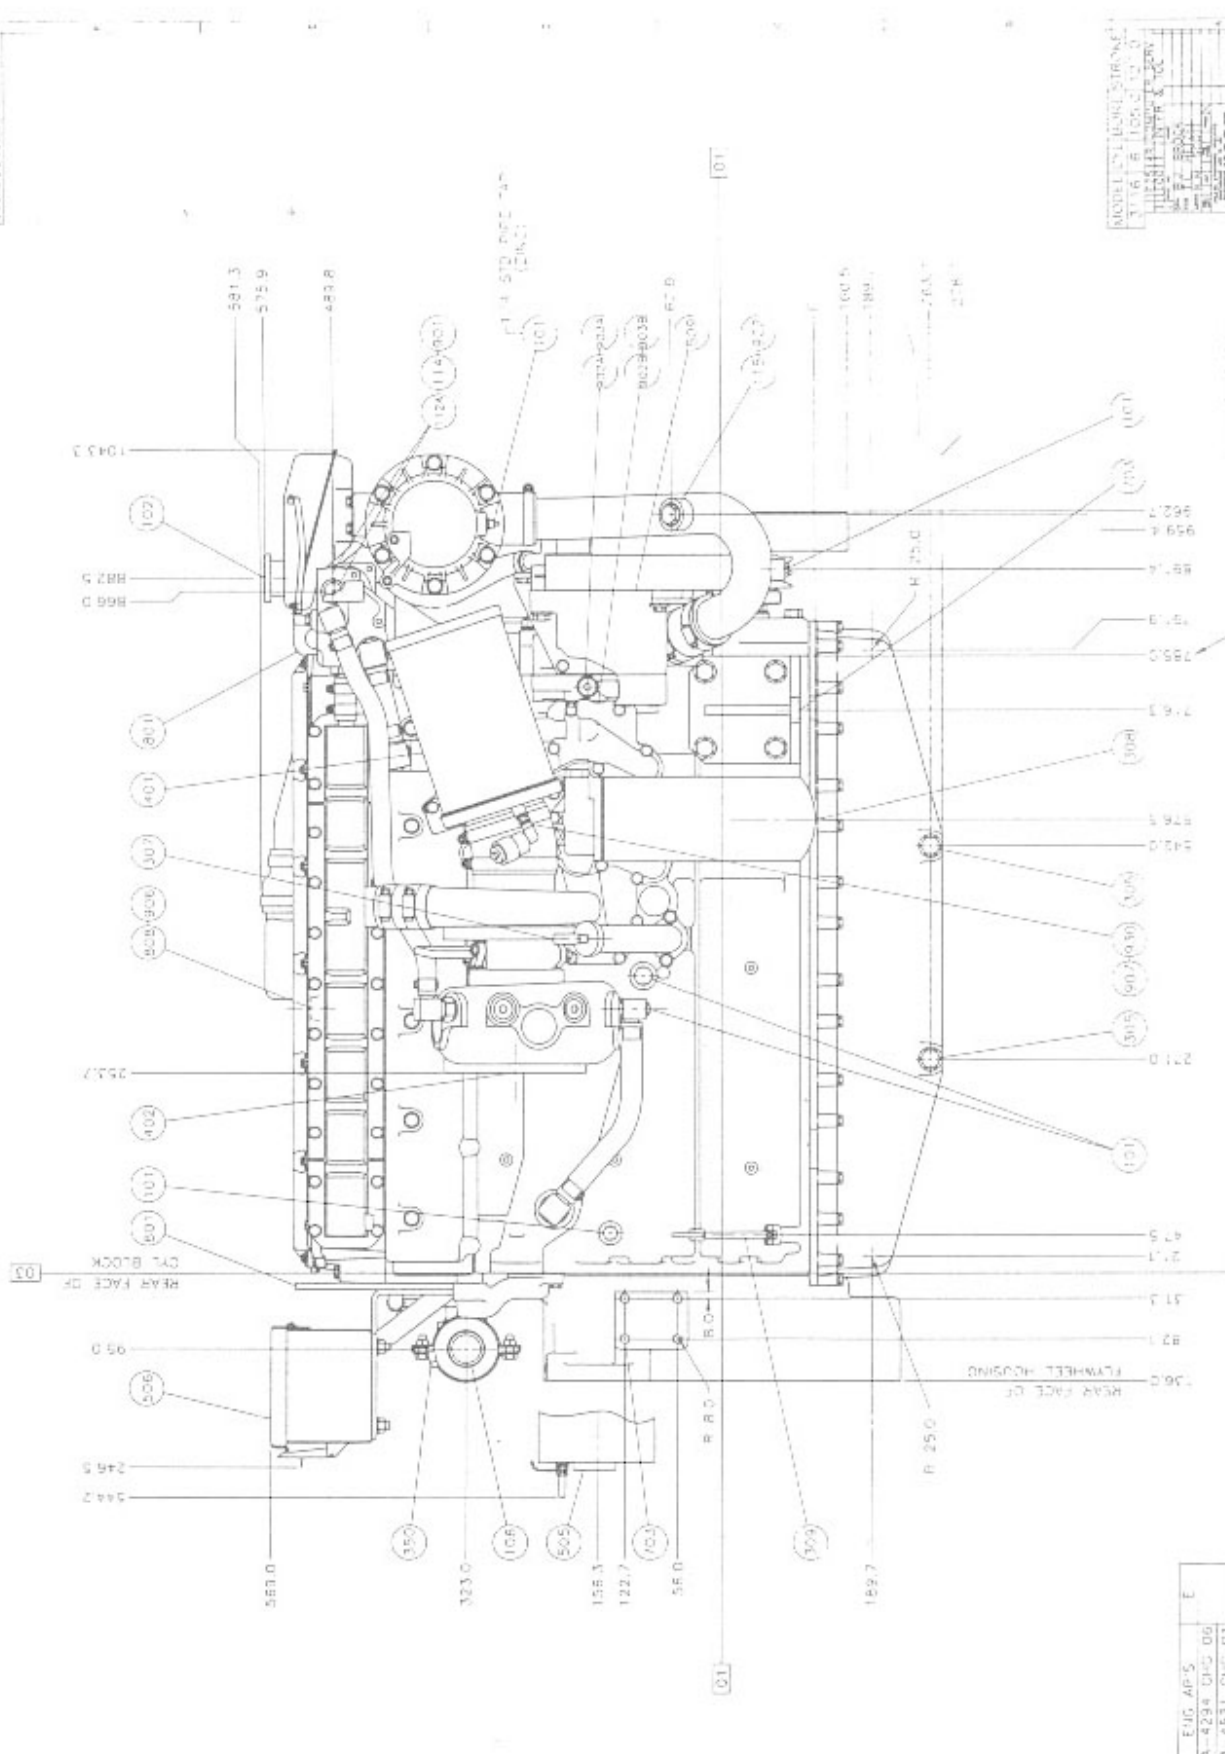

# 3116 DITA

METRIC 9Y-4851

PA 4530 S1 0181  
 OVERALL LENGTH - 1587.5  
 OVERALL WIDTH - 876.0  
 OVERALL HEIGHT - 860.0

ENGIN LACT OF  
 CYL. BLOCK

RIGHT SIDE VIEW

MANUFACTURING INFORMATION

DATE	10-02-75
BY	0105
CHECKED BY	0105
DESIGNED BY	0105
APPROVED BY	0105
DRAWING NO.	3116-DITA-0105
REV.	01
REV. NO.	1
REV. DATE	
REV. BY	

E	
EA-4234	CHG 06
EA-4531	CHG 01
EA-4295	CHG 06
EA-4530	CHG 02
EA-2483	CHG 11
EA-4599	CHG 01
EA-4758	CHG 01