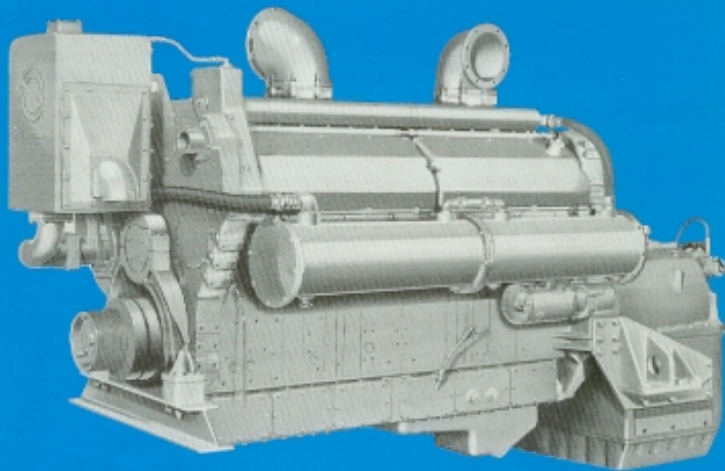

Detroit Diesel Engines

marine models

12V-149
800 hp

Typical 12V-149
Marine Model