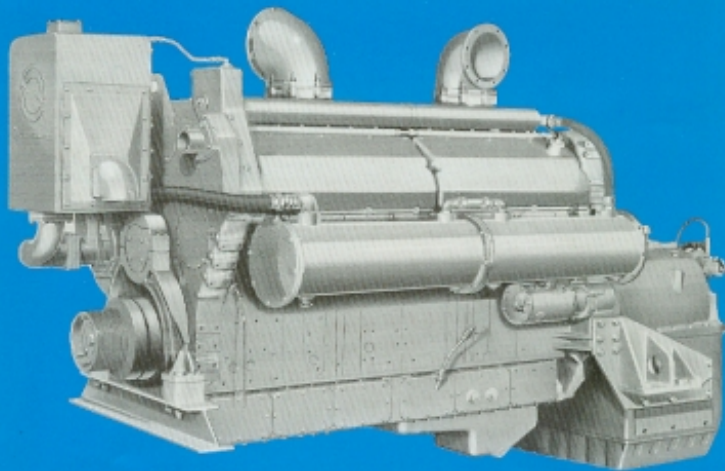

# Detroit Diesel Engines

marine models

12V-149  
800 hp

Typical 12V-149  
Marine Model