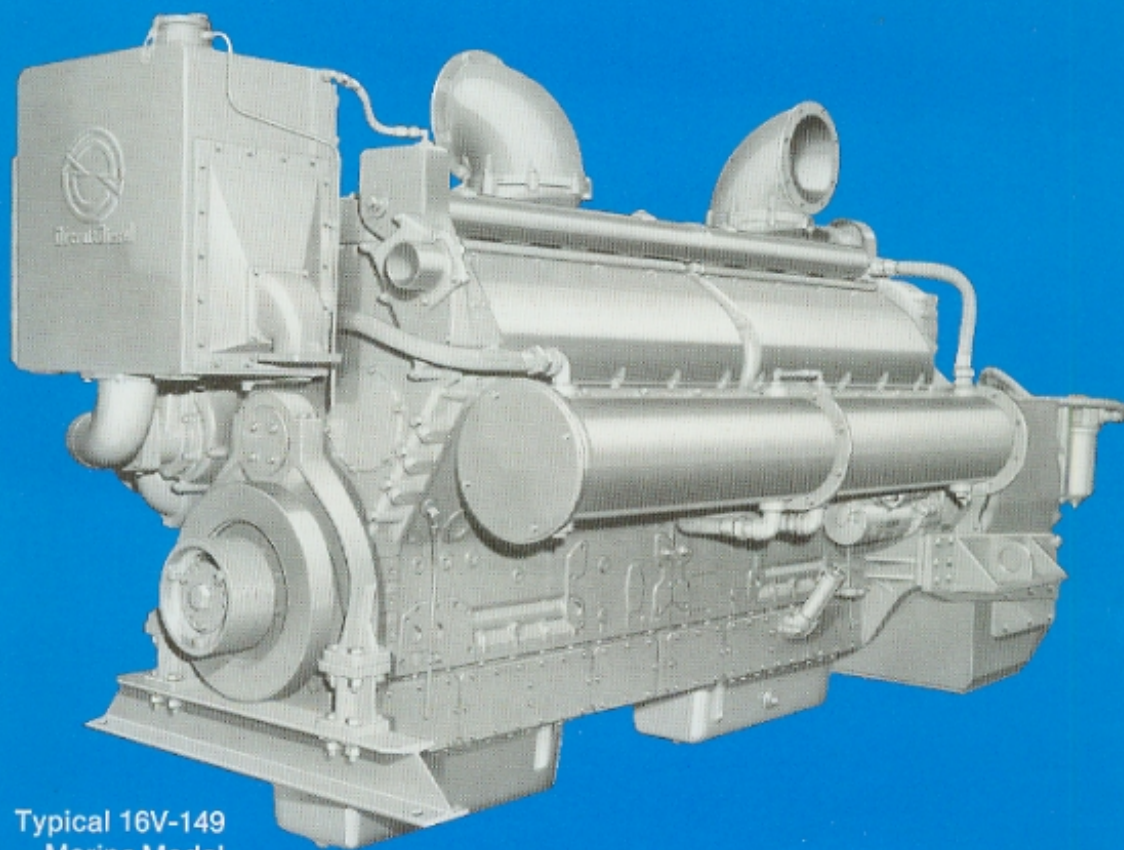

Detroit Diesel Engines

marine models

16V-149

1060 hp

Typical 16V-149
Marine Model