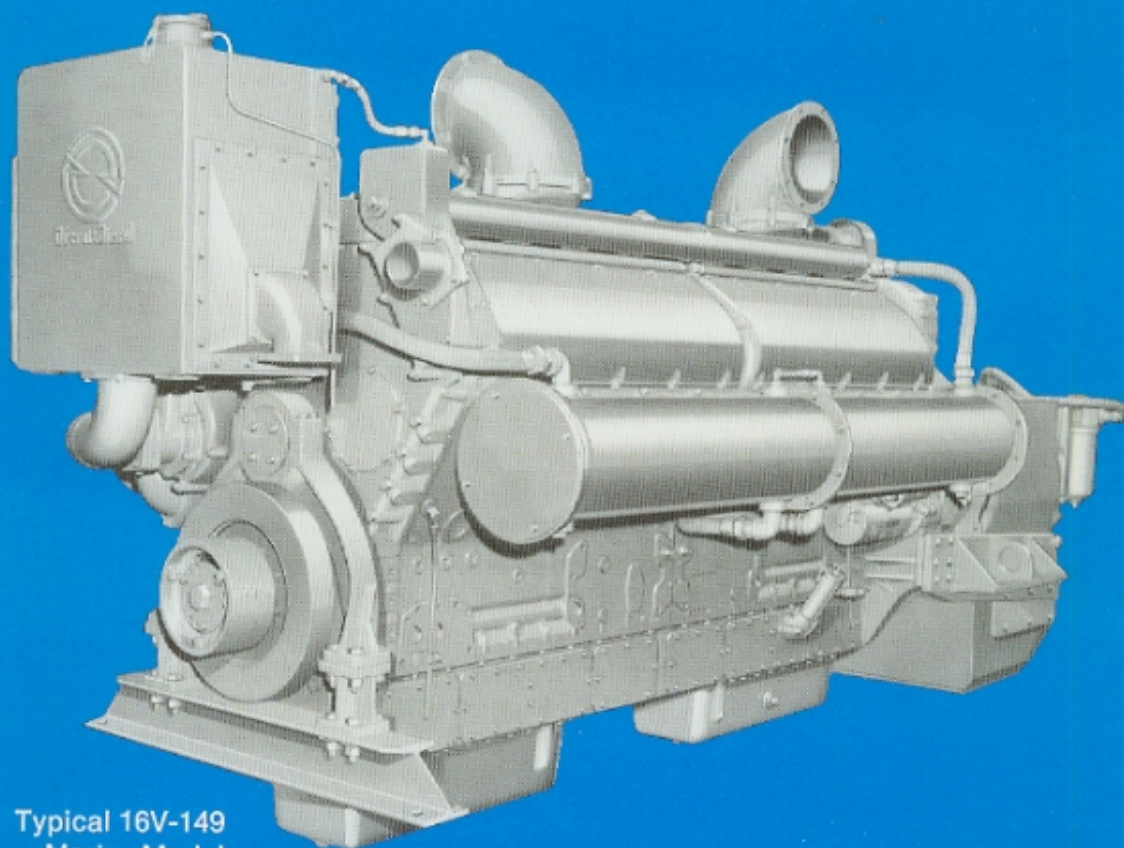

Detroit Diesel Engines

marine models

16V-149

1060 hp

Typical 16V-149
Marine Model