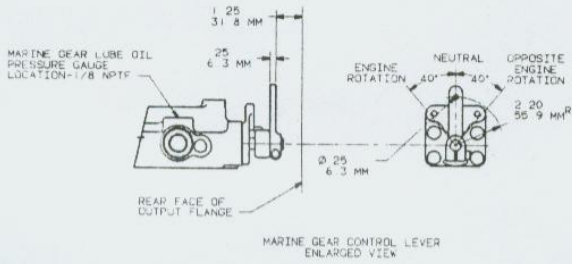

DO NOT SCALE

DD 6-71TI
1 of 2

DETROIT DIESEL

CORPORATION