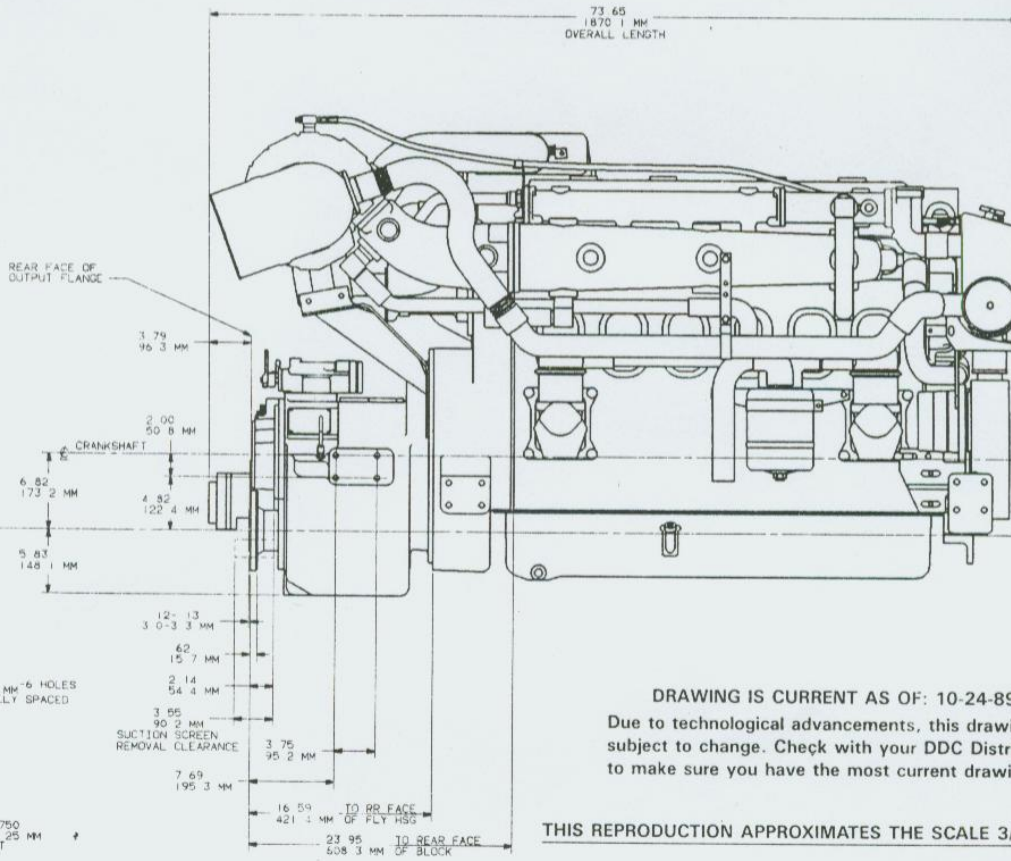

DO NOT SCALE

DD 6-71TI
1 of 2

DETROIT DIESEL

CORPORATION

DRAWING IS CURRENT AS OF: 10-24-89
Due to technological advancements, this drawing is subject to change. Check with your DDC Distributor to make sure you have the most current drawing.

THIS REPRODUCTION APPROXIMATES THE SCALE 3/4" = 1 FOOT

MODEL 1062-5300 2SA654B

REF: INSTALLATION DWG
23505514

GROUP NO. REF:	DESCRIPTION-TITLE	COMPUTER GRAPHICS		DRAWING NO.	
		CHANGE RESTRICTED	AS-DIA		SK-10321
GROUP NO. REF:	DESCRIPTION-TITLE	THIRD ANGLE PROJECTION		SHEET NO. 1	
1062-5300 WITH DD-5091V (MARINE GEAR)	AVAILABLE GEAR RATIOS 1.45, 1.71 & 2.04				
785-1184					
785-1185					
785-1186					
785A-318