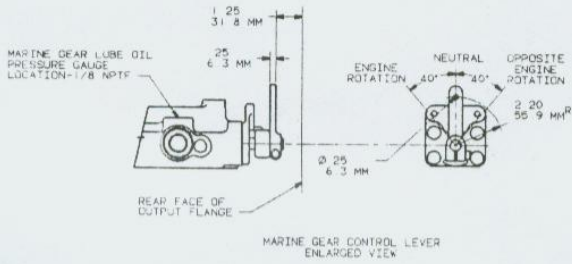

DO NOT SCALE

DD 6-71TI
1 of 2

DETROIT DIESEL

CORPORATION

DRAWING IS CURRENT AS OF: 10-24-89
Due to technological advancements, this drawing is subject to change. Check with your DDC Distributor to make sure you have the most current drawing.

THIS REPRODUCTION APPROXIMATES THE SCALE 3/4" = 1 FOOT

MODEL 1062-5300 2SA654B

REF: INSTALLATION DWG
23505514

GROUP NO. REF:	DESCRIPTION-TITLE	COMPUTER GRAPHICS		DRAWING NO.	
		CHANGE RESTRICTED	AS-DIA		SK-10321
GROUP NO. REF:	DESCRIPTION-TITLE	THIRD ANGLE PROJECTION		SHEET NO. 1	
1062-5300 WITH DD-5091V (MARINE GEAR)	AVAILABLE GEAR RATIOS 1.45, 1.71 & 2.04				
785-1184					
785-1185					
785-1186					
785A-318