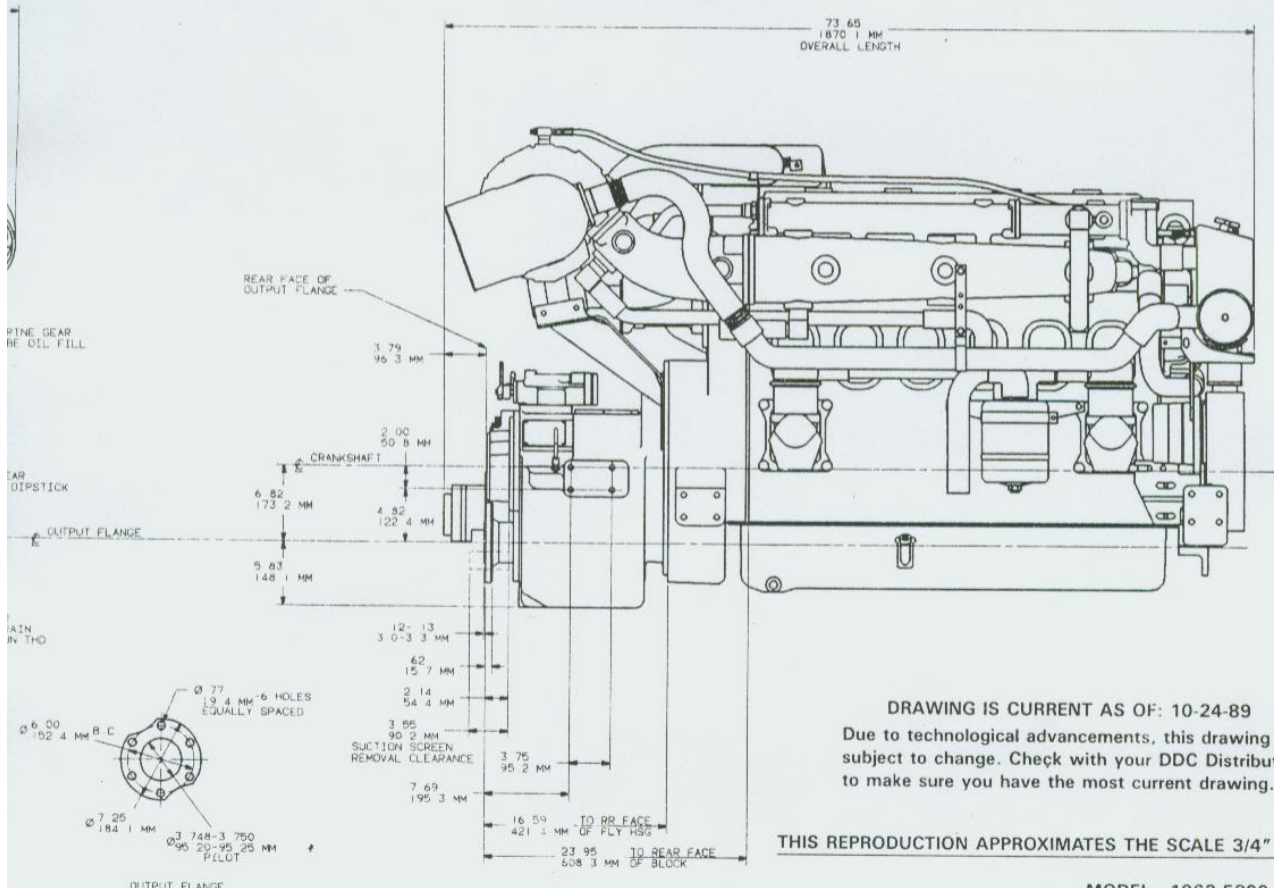

MARINE GEAR CONTROL LEVER ENLARGED VIEW

DRAWING IS CURRENT AS OF: 10-24-89
Due to technological advancements, this drawing is subject to change. Check with your DDC Distributor to make sure you have the most current drawing.

THIS REPRODUCTION APPROXIMATES THE SCALE 3/4" = 1 FOOT

MODEL 1062-5300 2SA654B

REF: INSTALLATION DWG 23505514

GROUP NO. REF:	DESCRIPTION-TITLE	COMPUTER GRAPHICS CHANGE RESTRICTED	DRAWING NO.		
				1062-5300 WITH DD-5091V (MARINE GEAR)	SK-10321
85-1184	AVAILABLE GEAR RATIOS 1.45, 1.71 & 2.04	DATE	THIRD ANGLE PROJECTION		
85-1185		BY			
85-1186		CHECKED			
85A-318		APPROVED