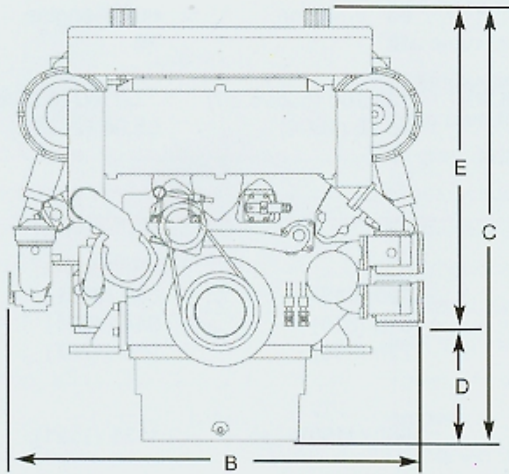

► Dimensions

Engine Type		A <sup>1</sup>	A <sup>2</sup>	B	C	D	E
TBD616 V12	mm / in	2180 / 85.8	1751 / 68.9	1280 / 50.4	1275 / 50.2	400 / 15.7	875 / 34.5
TBD616 V16	mm / in	2550 / 100.4	2126 / 83.7	1365 / 53.7	1355 / 53.3	480 / 18.8	875 / 34.5