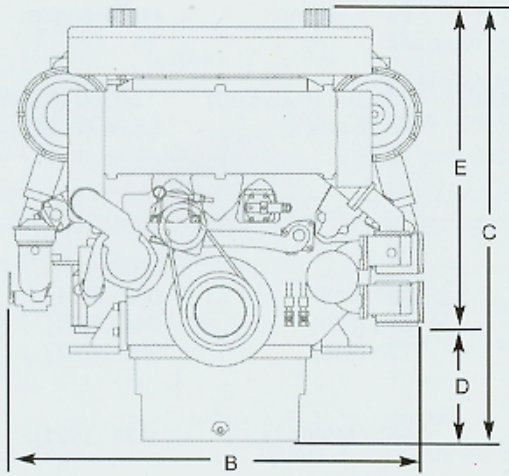

► Dimensions

Engine Type		A ¹	A ²	B	C	D	E
TBD616 V12	mm / in	2180 / 85.8	1751 / 68.9	1280 / 50.4	1275 / 50.2	400 / 15.7	875 / 34.5
TBD616 V16	mm / in	2550 / 100.4	2126 / 83.7	1365 / 53.7	1355 / 53.3	480 / 18.8	875 / 34.5