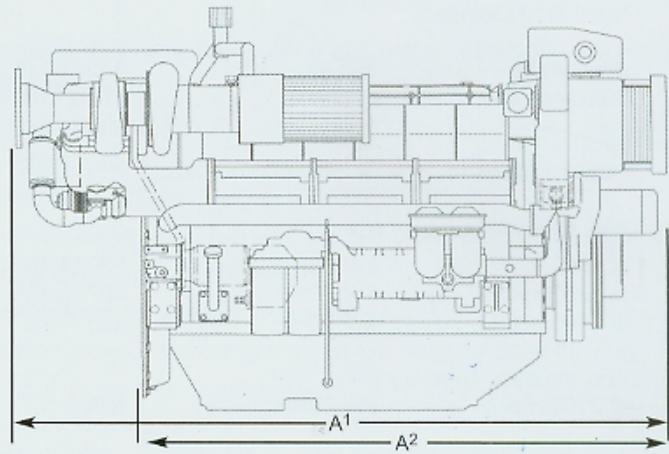

► Dimensions

Engine Type		A ¹	A ²	B	C	D	E
TBD616 V12	mm / in	2180 / 85.8	1751 / 68.9	1280 / 50.4	1275 / 50.2	400 / 15.7	875 / 34.5
TBD616 V16	mm / in	2550 / 100.4	2126 / 83.7	1365 / 53.7	1355 / 53.3	480 / 18.8	875 / 34.5