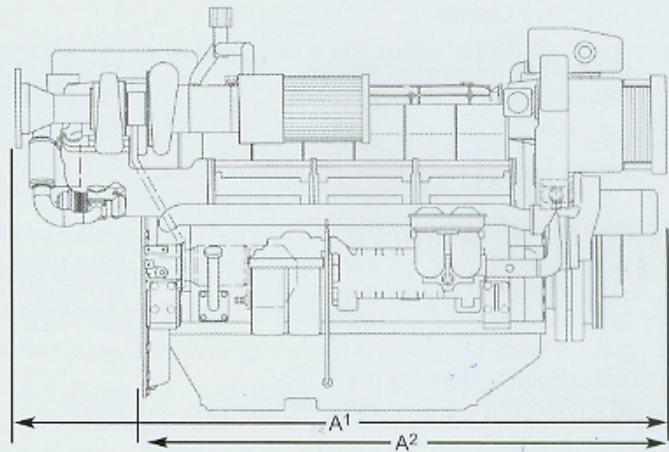

► Dimensions

Engine Type		A <sup>1</sup>	A <sup>2</sup>	B	C	D	E
TBD616 V12	mm / in	2180 / 85.8	1751 / 68.9	1280 / 50.4	1275 / 50.2	400 / 15.7	875 / 34.5
TBD616 V16	mm / in	2550 / 100.4	2126 / 83.7	1365 / 53.7	1355 / 53.3	480 / 18.8	875 / 34.5