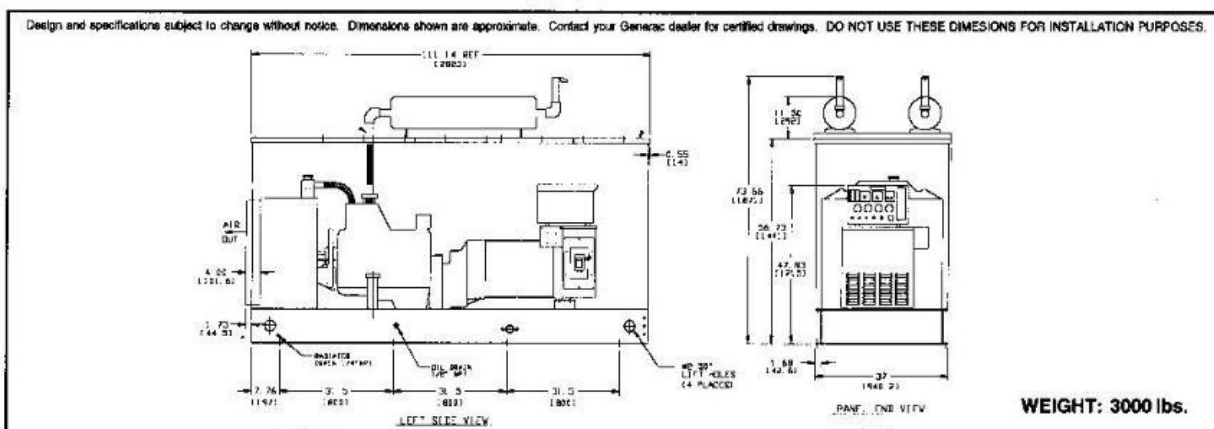

OPTIONS

OPTIONAL COOLING SYSTEM ACCESSORIES

- Radiator Duct Adapter
- 208/240V Coolant Heater

OPTIONAL FUEL ACCESSORIES

- Flexible Fuel Lines
- L.P. Liquid Withdrawal
- Automatic Gaseous Dual Fuel

OPTIONAL EXHAUST ACCESSORIES

- Critical Exhaust Silencer
- Single Exhaust Kit for Indoor Installations

OPTIONAL ELECTRICAL ACCESSORIES

- Battery, 12 Volt, 90 A.H., 27F
- Battery Heater
- 2A Battery Charger
- 10A Dual Rate Battery Charger

OPTIONAL ALTERNATOR ACCESSORIES

- Alternator Upsizing _____
- Alternator Strip Heater
- Alternator Tropicalization
- Voltage Changeover (Board/Switch)
- Main Line Circuit Breaker _____

CONTROL CONSOLE OPTIONS

- See control console specification sheet

ADDITIONAL OPTIONAL EQUIPMENT

- Automatic Transfer Switch
- Weather Protective Enclosure (Locking Type)
- Isochronous Governor
- 3 Light Remote Annunciator
- 5 Light Remote Annunciator
- 18 Light Remote Annunciator
- Road Ready Trailer
- Unit Vibration Isolators (Pad/Spring)
- Oil Make-Up System
- Oil Heater
- 5 Year Warranty (Basic/Extended)
- Export Boxing

Distributed by:

Gold Coast Power, Inc.
Worldwide Distribution of
"New Factory Warranted"
Rebuilt & Used Diesel Engines,
Generators, Power Units, Transmissions,
Torgue Converters, etc.

GENERAC CORPORATION • P.O. BOX 8 • WAUKESHA, WI 53187