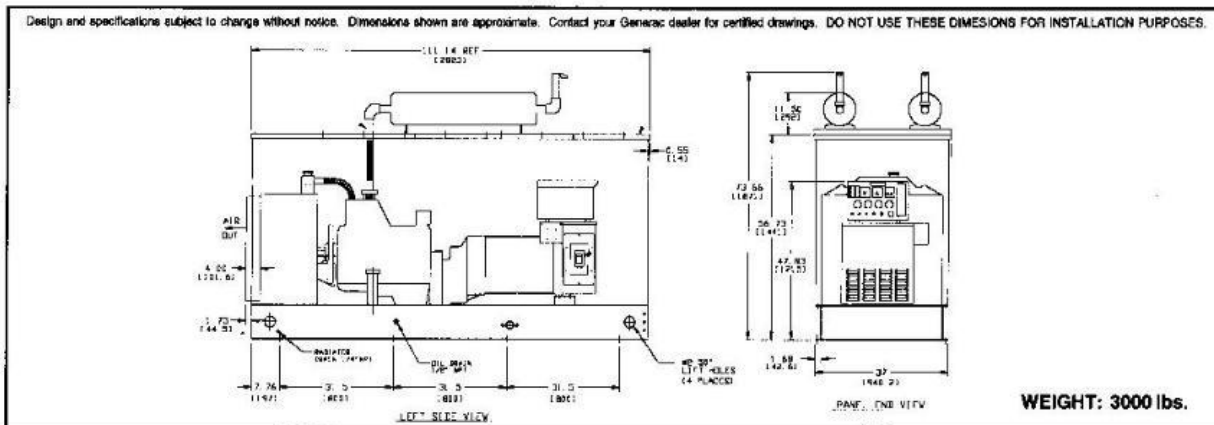

OPTIONS

OPTIONAL COOLING SYSTEM ACCESSORIES

- Radiator Duct Adapter
- 208/240V Coolant Heater

OPTIONAL FUEL ACCESSORIES

- Flexible Fuel Lines
- L.P. Liquid Withdrawal
- Automatic Gaseous Dual Fuel

OPTIONAL EXHAUST ACCESSORIES

- Critical Exhaust Silencer
- Single Exhaust Kit for Indoor Installations

OPTIONAL ELECTRICAL ACCESSORIES

- Battery, 12 Volt, 90 A.H., 27F
- Battery Heater
- 2A Battery Charger
- 10A Dual Rate Battery Charger

OPTIONAL ALTERNATOR ACCESSORIES

- Alternator Upsizing _____
- Alternator Strip Heater
- Alternator Tropicalization
- Voltage Changeover (Board/Switch)
- Main Line Circuit Breaker _____

CONTROL CONSOLE OPTIONS

- See control console specification sheet

ADDITIONAL OPTIONAL EQUIPMENT

- Automatic Transfer Switch
- Weather Protective Enclosure (Locking Type)
- Isochronous Governor
- 3 Light Remote Annunciator
- 5 Light Remote Annunciator
- 18 Light Remote Annunciator
- Road Ready Trailer
- Unit Vibration Isolators (Pad/Spring)
- Oil Make-Up System
- Oil Heater
- 5 Year Warranty (Basic/Extended)
- Export Boxing

Distributed by:

Gold Coast Power, Inc.
Worldwide Distribution of
"New Factory Warranted"
Rebuilt & Used Diesel Engines,
Generators, Power Units, Transmissions,
Torque Converters, etc.

GENERAC CORPORATION • P.O. BOX 8 • WAUKESHA, WI 53187