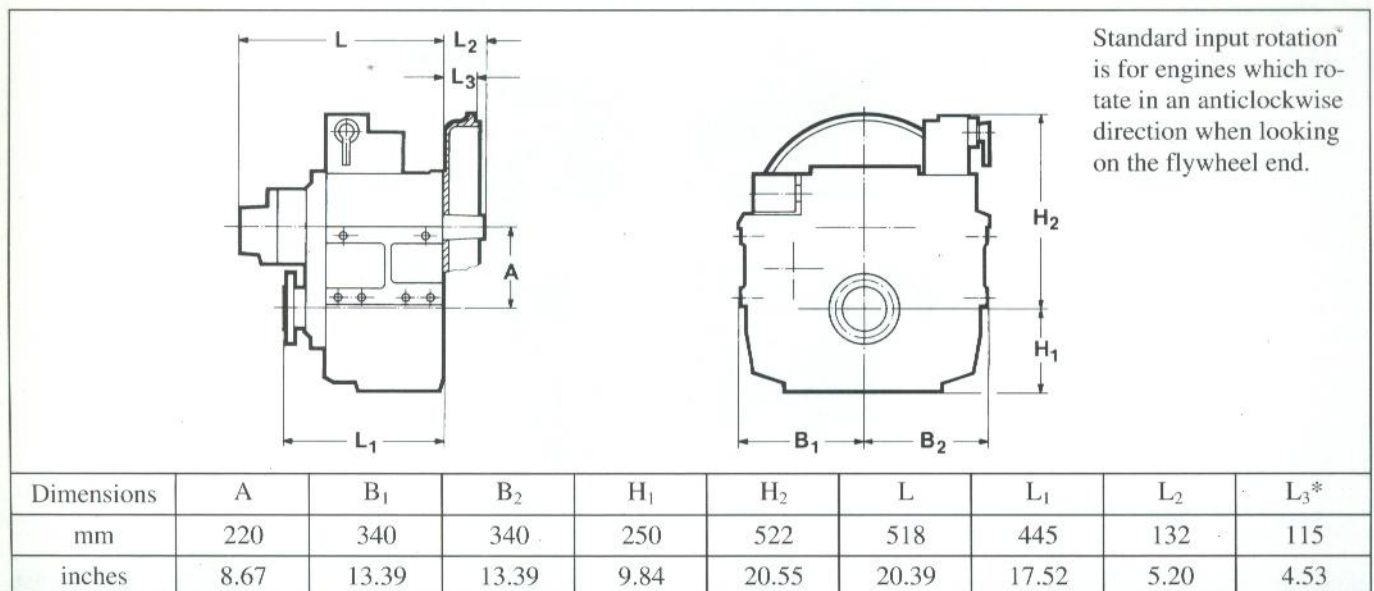

BW 195 P1

Technical data and Installation dimensions

REDUCTION RATIOS	SAE HORSEPOWER (KILOWATTS)			
	CONTINUOUS	MEDIUM	LIGHT	PLEASURE
1.086, 1.255 1.524, 1.778 2.030				1900 RPM
				2300 RPM
			1334 (995)	1615 (1204)

POWER/SPEED RATIOS (KW/RPM)

1.086-2.030			0.5236
-------------	--	--	--------

Max./Min. engine speed limits - Diesel: 3000/500 rpm
Metric Horsepower = SAE Horsepower x 1.014

approx. dry weight*: 338 kg (745 lbs)
approx. oil capacity: 23 liter (24.4 qt)
* with SAE1 bell housing